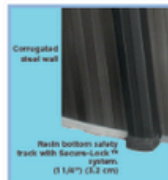

TECHNICAL DETAILS

SPECIAL FEATURES