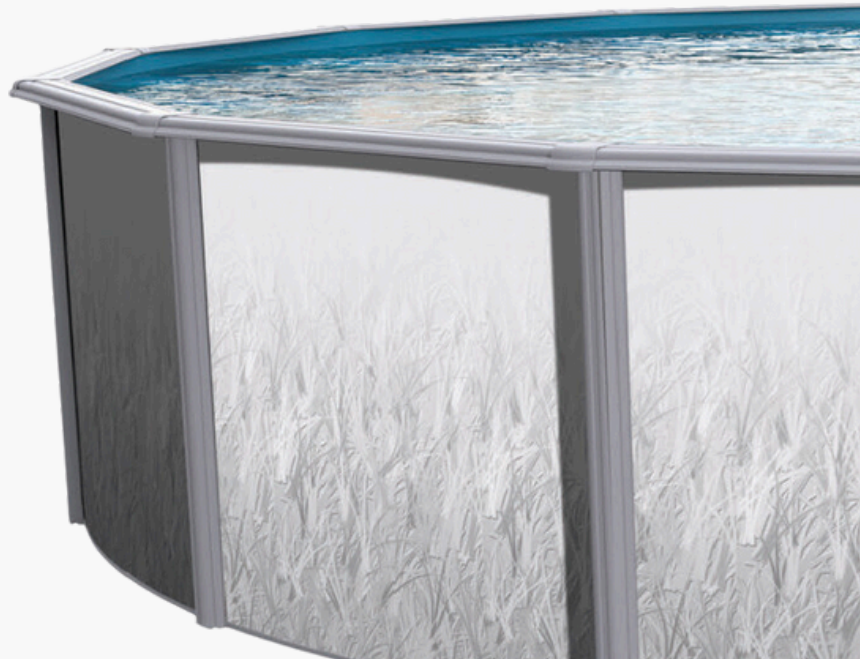

Round

12' 15' 18'

52" Height

Features

V6 Steel Series

- 6-inch sturdy steel top ledges
- Fully supportive steel uprights
- Heavy duty steel frame and galvanized top/bottom plates
- Engineered to withstand years of use
- Stabilizer support system for easy wall installation
- Savanna wall pattern complements warm grey frame
- Heavy corrugated wall with superior coatings
- Easy to assemble
- Buttress system for oval pools
 - a structurally simplified design with superior strength and durability, that is both efficient and attractive

Round PRICE CHART

Size	DIY	Installed
------	-----	-----------

12'	\$2950	\$4800
-----	--------	--------

15'	\$3250	\$5450
-----	--------	--------

18'	\$3600	\$6100
-----	--------	--------

Trendium Southport