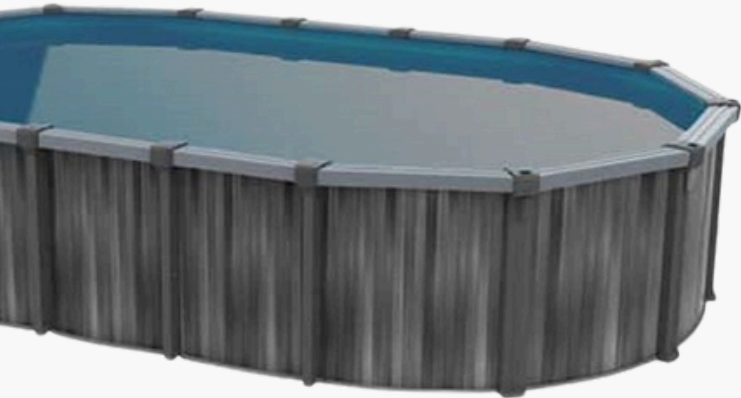

TREVICLIP: EXCLUSIVE LINER LOCKING SYSTEM

Prevents liner setback in case of movement caused by freezing or thawing, and increases overall pool stability. (Available only with "U-bead" liner)

AVAILABLE STYLES

Round:
12' (3.66 m), 15' (4.57 m), 18' (5.48 m),
21' (6.40 m), 24' (7.31 m), 27' (8.23 m).

Oval:
12' x 18' (3.66 m x 5.48 m)
12' x 21' (3.66 m x 6.4 m)
12' x 24' (3.66 m x 7.31 m)
15' x 24' (4.57 m x 7.31 m)
15' x 30' (4.57 m x 9.14 m)
18' x 33' (5.48 m x 10.06 m)

Round PRICE CHART

Size	DIY	Installed
12'	\$5450	\$7300
15'	\$6150	\$8350
18'	\$6750	\$9250
21'	\$7750	\$10,500
24'	\$9500	\$12,275
27'	\$10,750	\$15,000

Oval PRICE CHART

Size	DIY	Installed
12 X 18	\$7550	\$10,650
12 X 21	\$8400	\$11,650
12 X 24	\$9300	\$12,650
15 X 24	\$9650	\$13,500
15 X 30	\$11,500	\$16,000
18 X 33	\$12,500	\$17,000