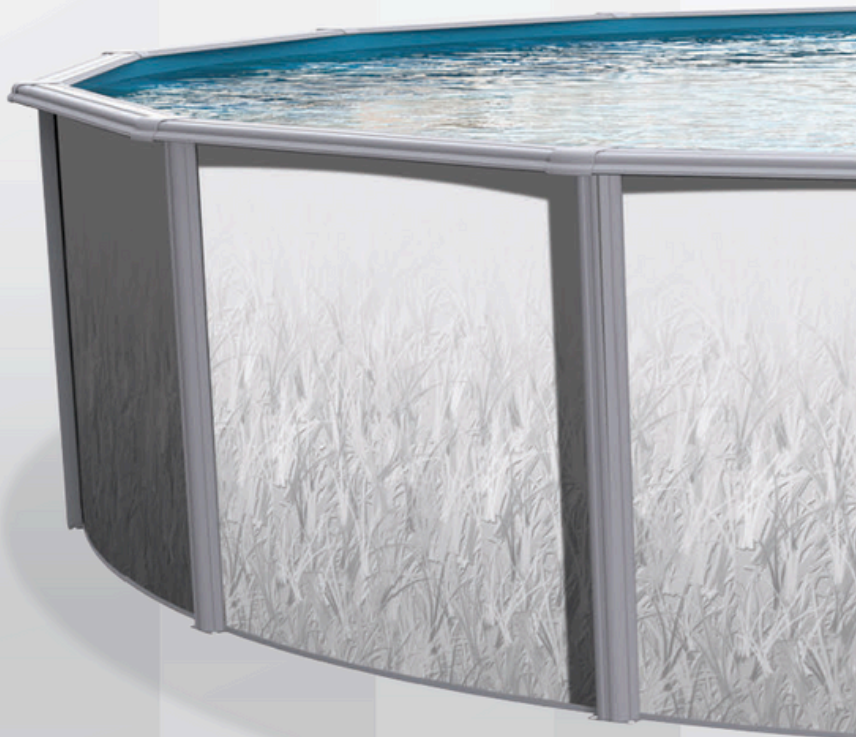

SOUTHPORT GLX

*Excellent value and quality
steel construction*

Available color and sizes

Color

Pewter Grey

Round

12' 15' 18'

52" Height

Features

V6 Steel Series

- 6-inch sturdy steel top ledges
- Fully supportive steel uprights
- Heavy duty steel frame and galvanized top/bottom plates
- Engineered to withstand years of use
- Stabilizer support system for easy wall installation
- Savanna wall pattern complements warm grey frame
- Heavy corrugated wall with superior coatings
- Easy to assemble
- Buttress system for oval pools
  - a structurally simplified design with superior strength and durability, that is both efficient and attractive