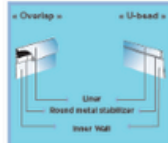

TREVICLIP: EXCLUSIVE LINER LOCKING SYSTEM