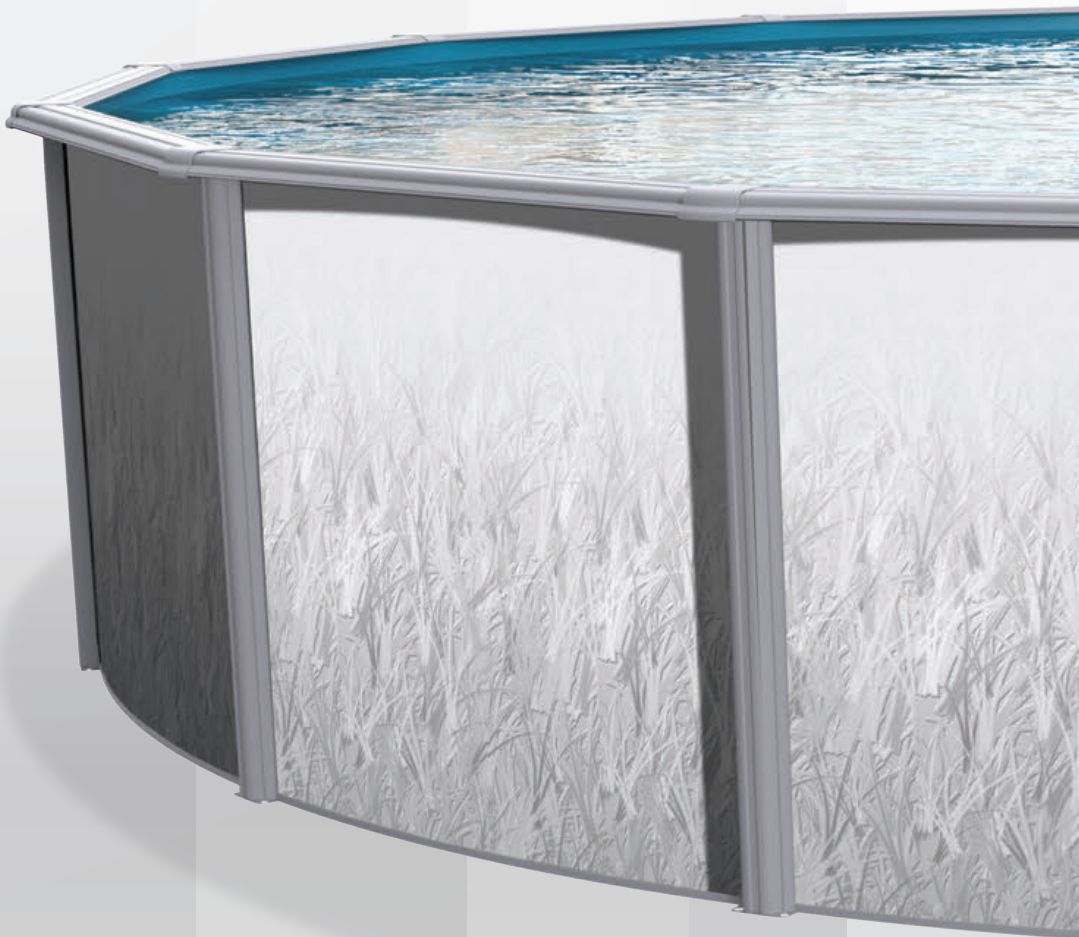

SOUTHPORT GLX

*Excellent value and quality
steel construction*

Available color and sizes

Color

Pewter Grey

Round

12' 15' 18' 21' 24' 27' 30' 33'

52" Height

Oval

12' x 18' 12' x 24' 15' x 30'

52" Height

Features

V6 Steel Series

- 6-inch sturdy steel top ledges
- Fully supportive steel uprights
- Heavy duty steel frame and galvanized top/bottom plates
- Engineered to withstand years of use
- Stabilizer support system for easy wall installation
- Savanna wall pattern complements warm grey frame
- Heavy corrugated wall with superior coatings
- Easy to assemble
- Buttress system for oval pools
 - a structurally simplified design with superior strength and durability, that is both efficient and attractive

Be a kid all over again and spend the whole day outside by your above ground pool.

The **V6 Steel series** gives you affordable summer fun in a superior steel frame with designs that blend quality, endurance and reliability. The entire steel structure is coated with a combination of protective finishes, ensuring maximum resistance to corrosion and providing optimum durability.